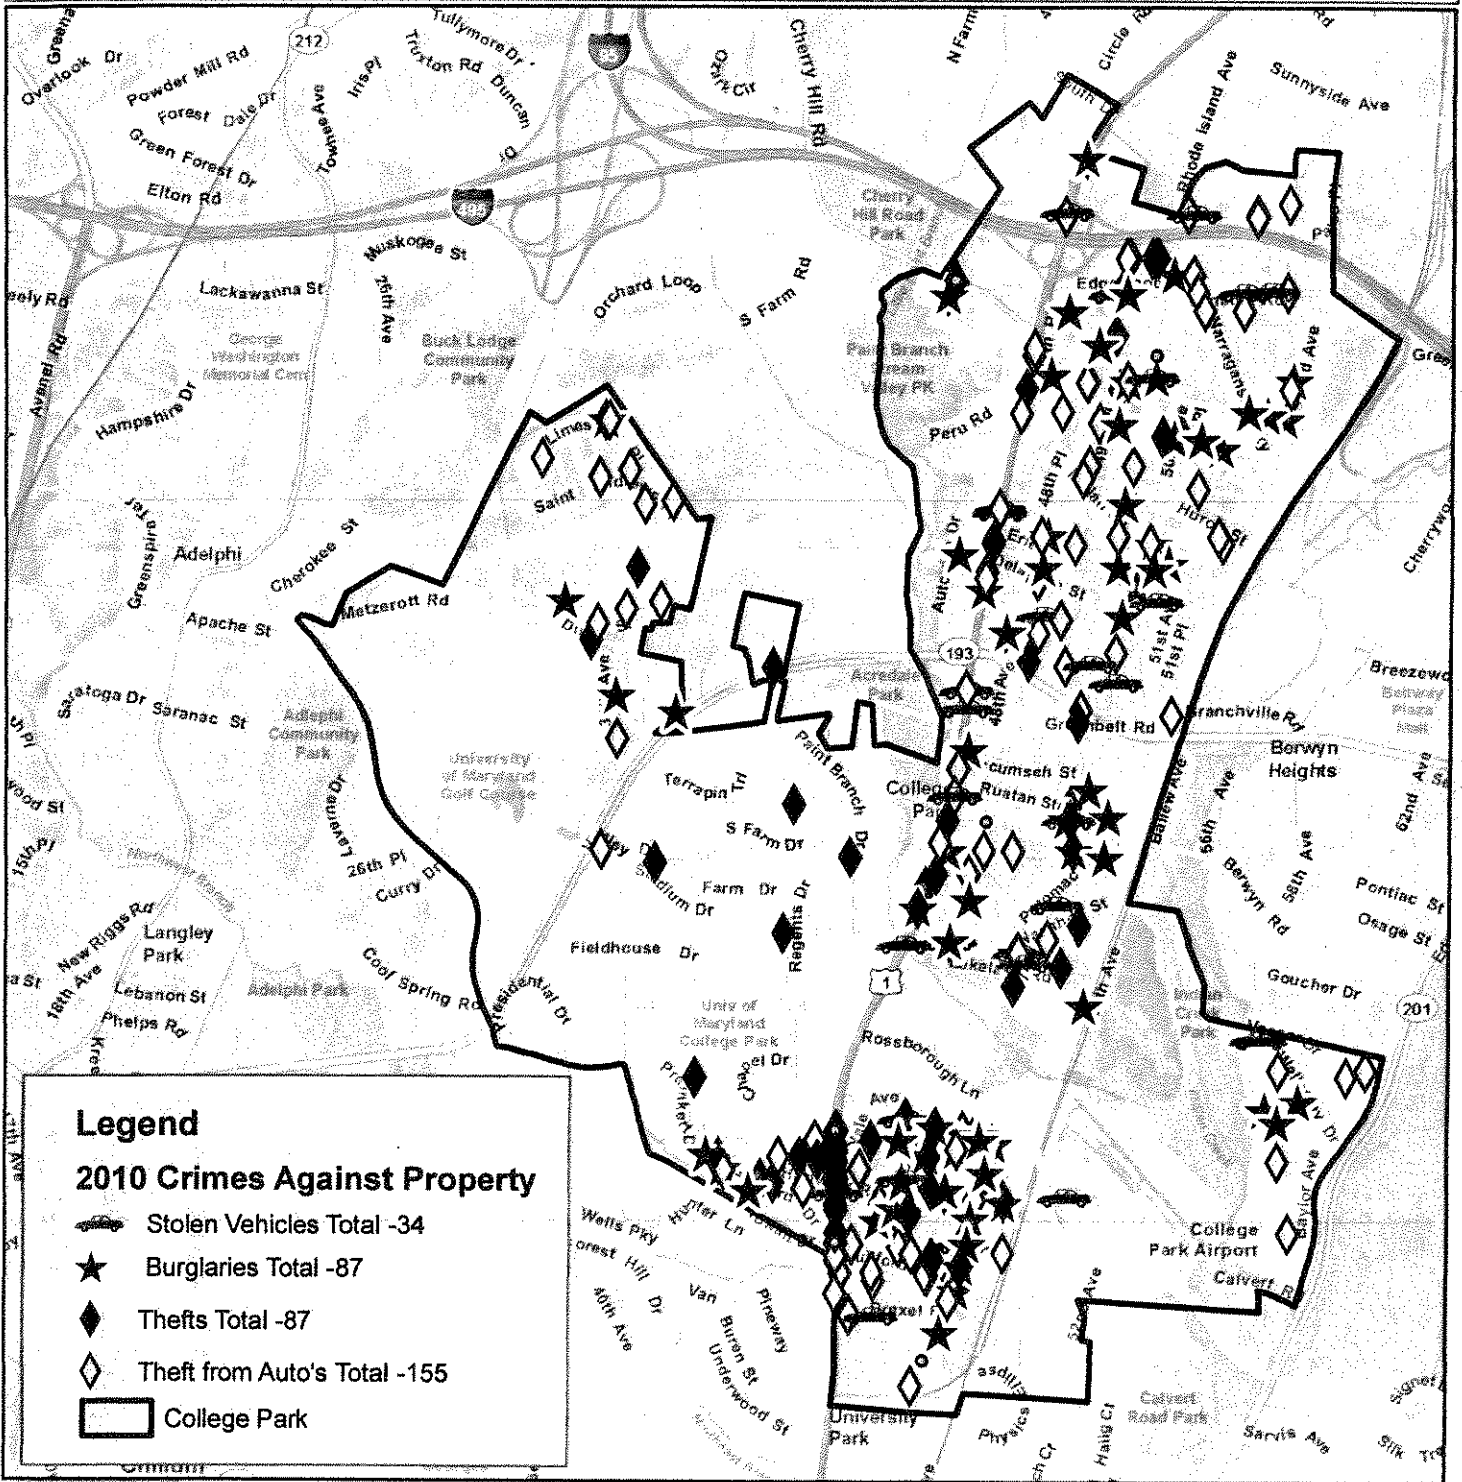

Prince George's County Police Department Homeland Security Division - Fusion Center College Park Crimes against Property 2010

DATE CREATED June 30, 2010
MAP TYPE Unique Value
CREATED BY Kristine Currie
SERIAL NO IRM10051