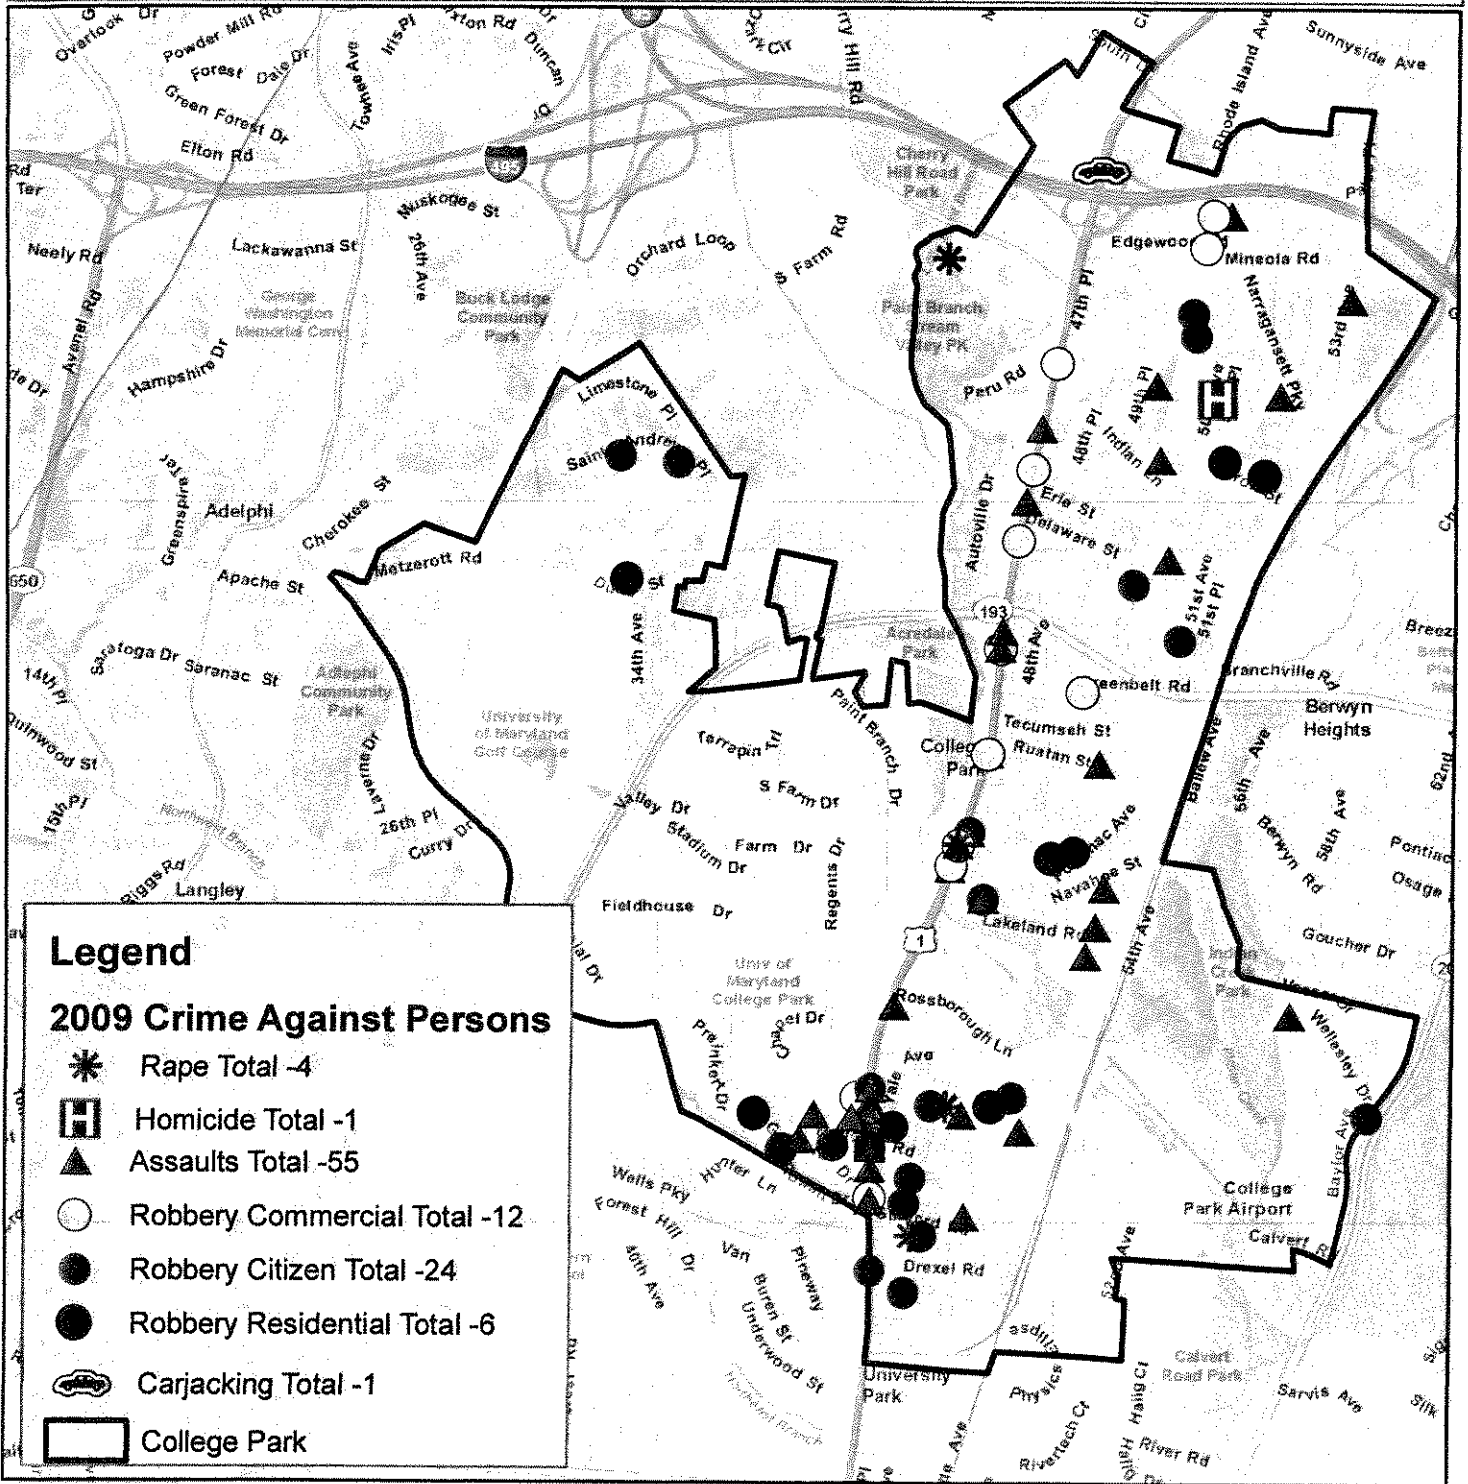

City of College Park
 YTD 2009 –2010
 Crime Statistics
 (Unaudited, July 6, 2010)

Crime	YTD 2009	YTD 2010	Difference
Crimes Against Persons			
Homicide	1	0	N/A
Rape	0	0	N/A
Assaults	25	35	+10 (+40%)
Commercial Robberies	10	5	-5 (-50%)
Citizen Robberies	14	16	+2 (+14%)
Crimes Against Property			
Stolen Vehicles	46	34	-12 (-26%)
Burglaries	75	87	+12 (+16%)
Thefts All	292	242	-50 (-17%)

Prince George's County Police Department Homeland Security Division - Fusion Center College Park Crimes against Persons 2010

DATE CREATED June 30, 2010
 MAP TYPE Unique Value
 CREATED BY Kristine Currie
 SERIAL NO IRM10051

Prince George's County Police Department Homeland Security Division - Fusion Center College Park Crimes against Persons 2009

DATE CREATED June 30, 2010
 MAP TYPE Unique Value
 CREATED BY Krisitne Currie
 SERIAL NO. IRM10051

Prince George's County Police Department Homeland Security Division - Fusion Center College Park Crimes against Property 2010

DATE CREATED June 30, 2010
 MAP TYPE Unique Value
 CREATED BY Kristine Currie
 SERIAL NO IRM10051