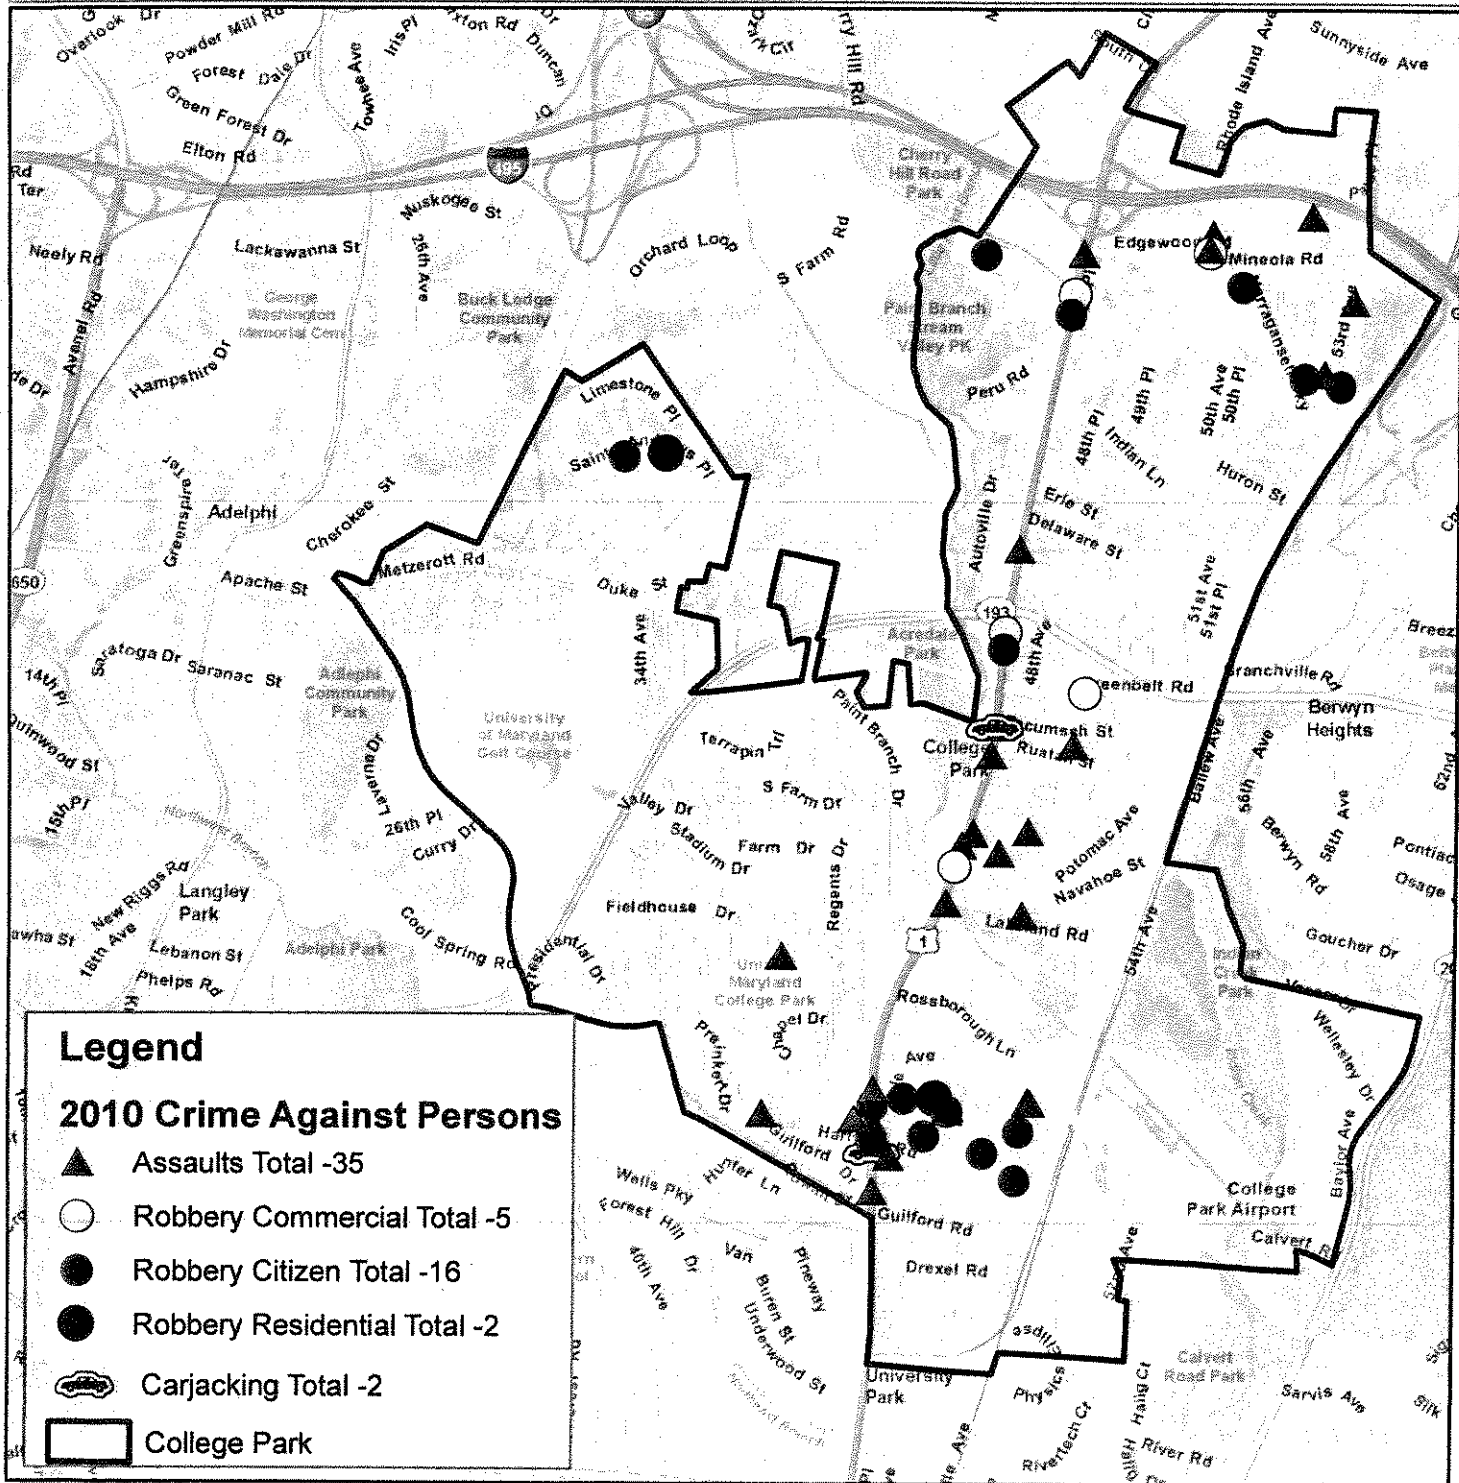

City of College Park
 YTD 2009 –2010
 Crime Statistics
 (Unaudited, July 6, 2010)

Crime	YTD 2009	YTD 2010	Difference
Crimes Against Persons			
Homicide	1	0	N/A
Rape	0	0	N/A
Assaults	25	35	+10 (+40%)
Commercial Robberies	10	5	-5 (-50%)
Citizen Robberies	14	16	+2 (+14%)
Crimes Against Property			
Stolen Vehicles	46	34	-12 (-26%)
Burglaries	75	87	+12 (+16%)
Thefts All	292	242	-50 (-17%)

Prince George's County Police Department Homeland Security Division - Fusion Center College Park Crimes against Persons 2010

DATE CREATED June 30, 2010
 MAP TYPE Unique Value
 CREATED BY Kristine Currie
 SERIAL NO IRM10051

Prince George's County Police Department Homeland Security Division - Fusion Center College Park Crimes against Persons 2009

DATE CREATED June 30, 2010
 MAP TYPE Unique Value
 CREATED BY Krisitne Currie
 SERIAL NO. IRM10051

Prince George's County Police Department Homeland Security Division - Fusion Center College Park Crimes against Property 2010

DATE CREATED June 30, 2010
 MAP TYPE Unique Value
 CREATED BY Kristine Currie
 SERIAL NO IRM10051