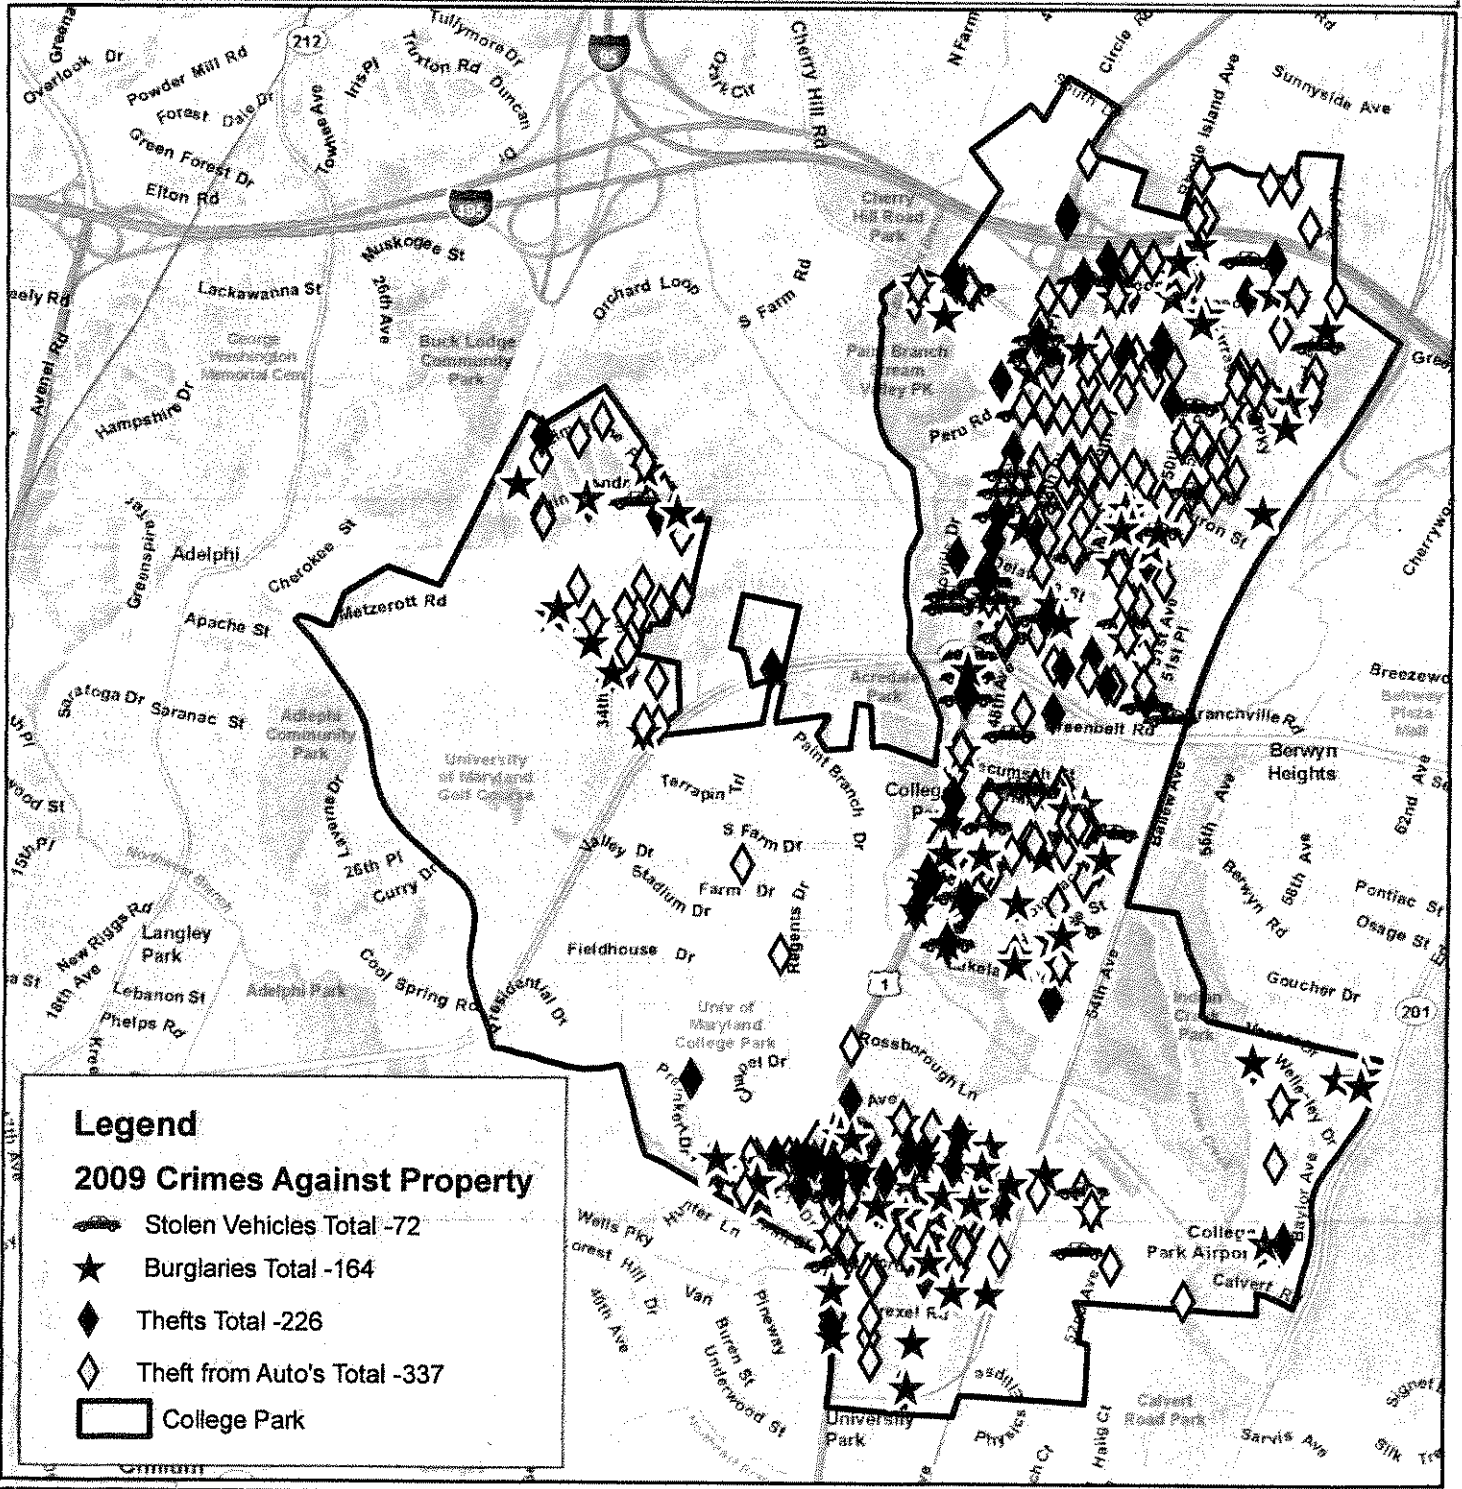

Prince George's County Police Department Homeland Security Division - Fusion Center College Park Crimes against Property 2009

DATE CREATED June 30, 2010
MAP TYPE Unique Value
CREATED BY Krisitne Currie
SERIAL NO IRM10051