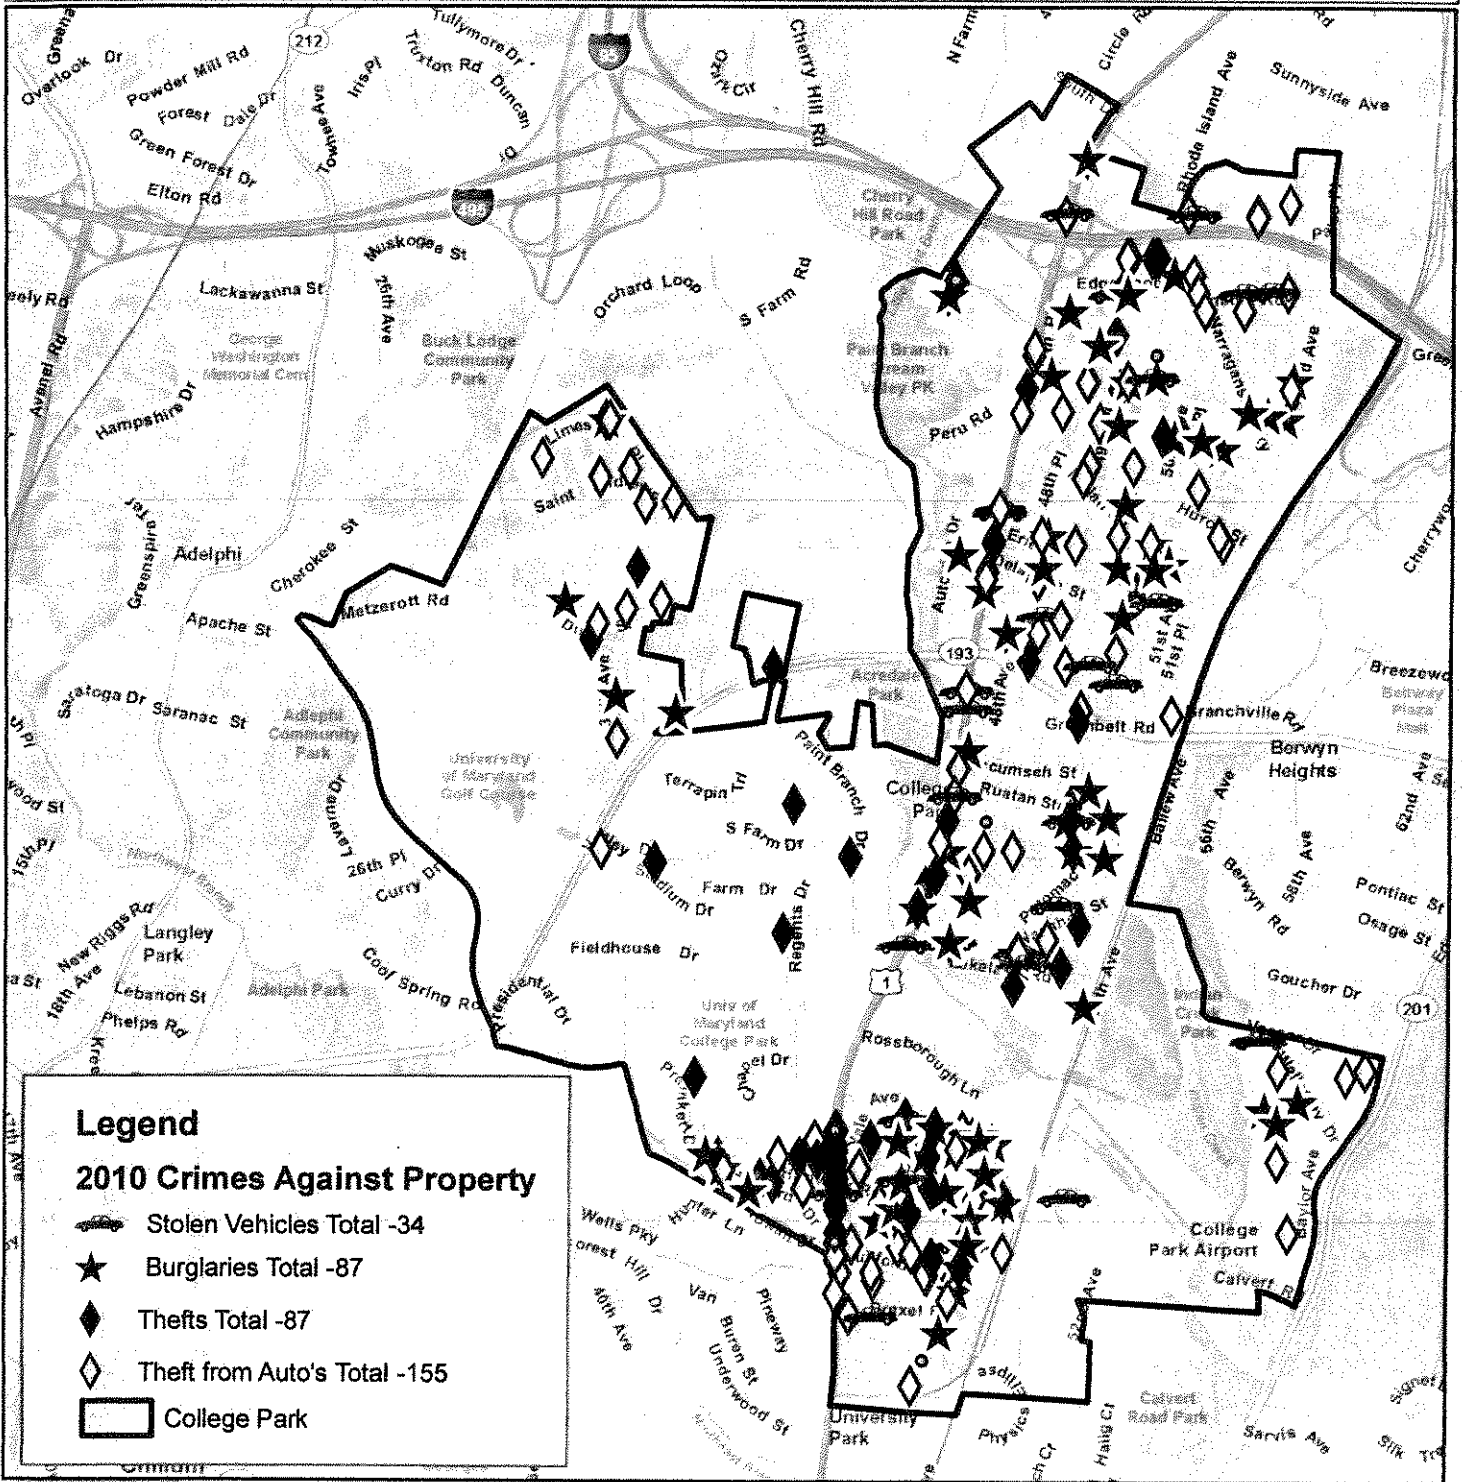

Prince George's County Police Department Homeland Security Division - Fusion Center College Park Crimes against Persons 2010

Prince George's County Police Department Homeland Security Division - Fusion Center College Park Crimes against Persons 2009

DATE CREATED June 30, 2010
 MAP TYPE Unique Value
 CREATED BY Krisitne Currie
 SERIAL NO. IRM10051

Prince George's County Police Department Homeland Security Division - Fusion Center College Park Crimes against Property 2010

DATE CREATED June 30, 2010
 MAP TYPE Unique Value
 CREATED BY Krisitne Currie
 SERIAL NO IRM10051