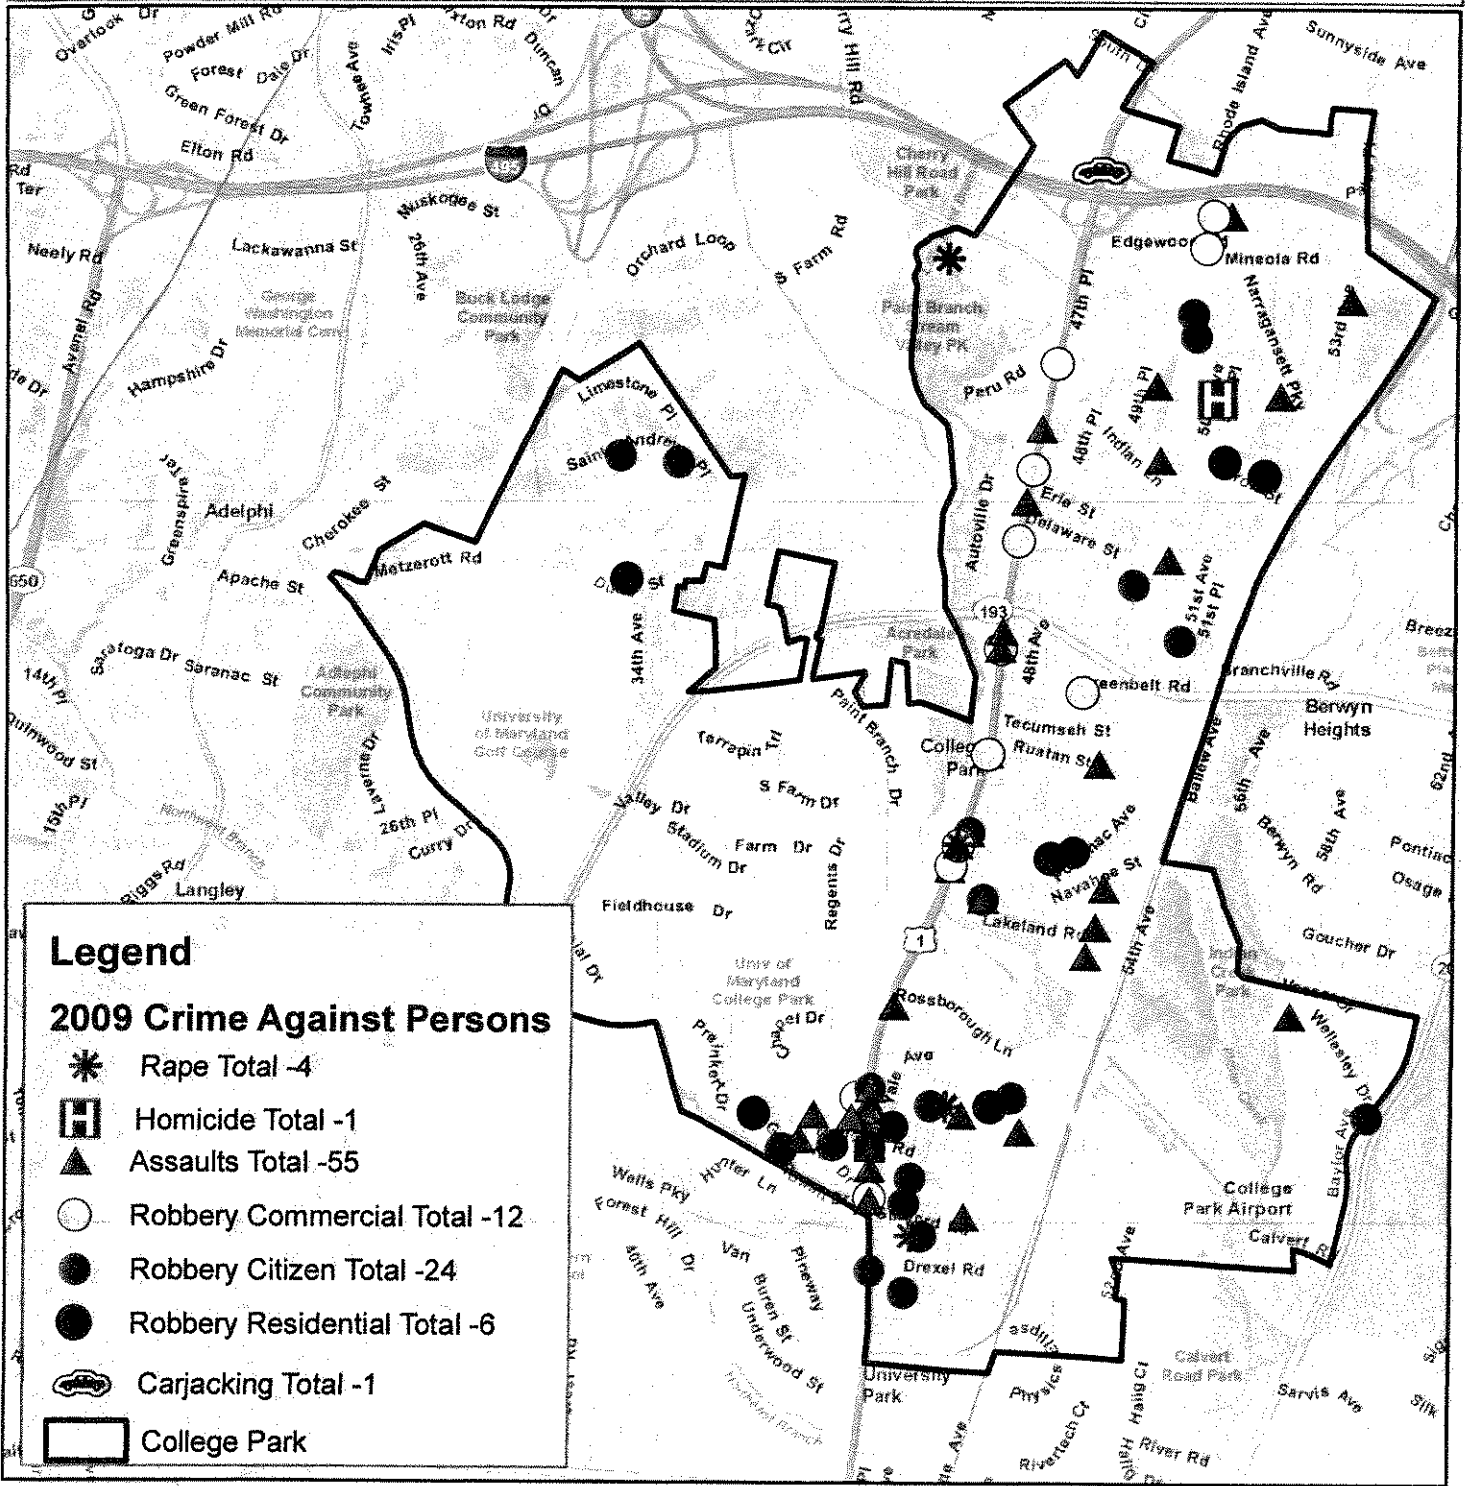

City of College Park
 YTD 2009 –2010
 Crime Statistics
 (Unaudited, July 6, 2010)

Crime	YTD 2009	YTD 2010	Difference
Crimes Against Persons			
Homicide	1	0	N/A
Rape	0	0	N/A
Assaults	25	35	+10 (+40%)
Commercial Robberies	10	5	-5 (-50%)
Citizen Robberies	14	16	+2 (+14%)
Crimes Against Property			
Stolen Vehicles	46	34	-12 (-26%)
Burglaries	75	87	+12 (+16%)
Thefts All	292	242	-50 (-17%)

Prince George's County Police Department Homeland Security Division - Fusion Center College Park Crimes against Persons 2010

Prince George's County Police Department Homeland Security Division - Fusion Center College Park Crimes against Persons 2009

DATE CREATED June 30, 2010
 MAP TYPE Unique Value
 CREATED BY Krisitne Currie
 SERIAL NO. IRM10051

Prince George's County Police Department Homeland Security Division - Fusion Center College Park Crimes against Property 2010

DATE CREATED June 30, 2010
 MAP TYPE Unique Value
 CREATED BY Krisitne Currie
 SERIAL NO IRM10051