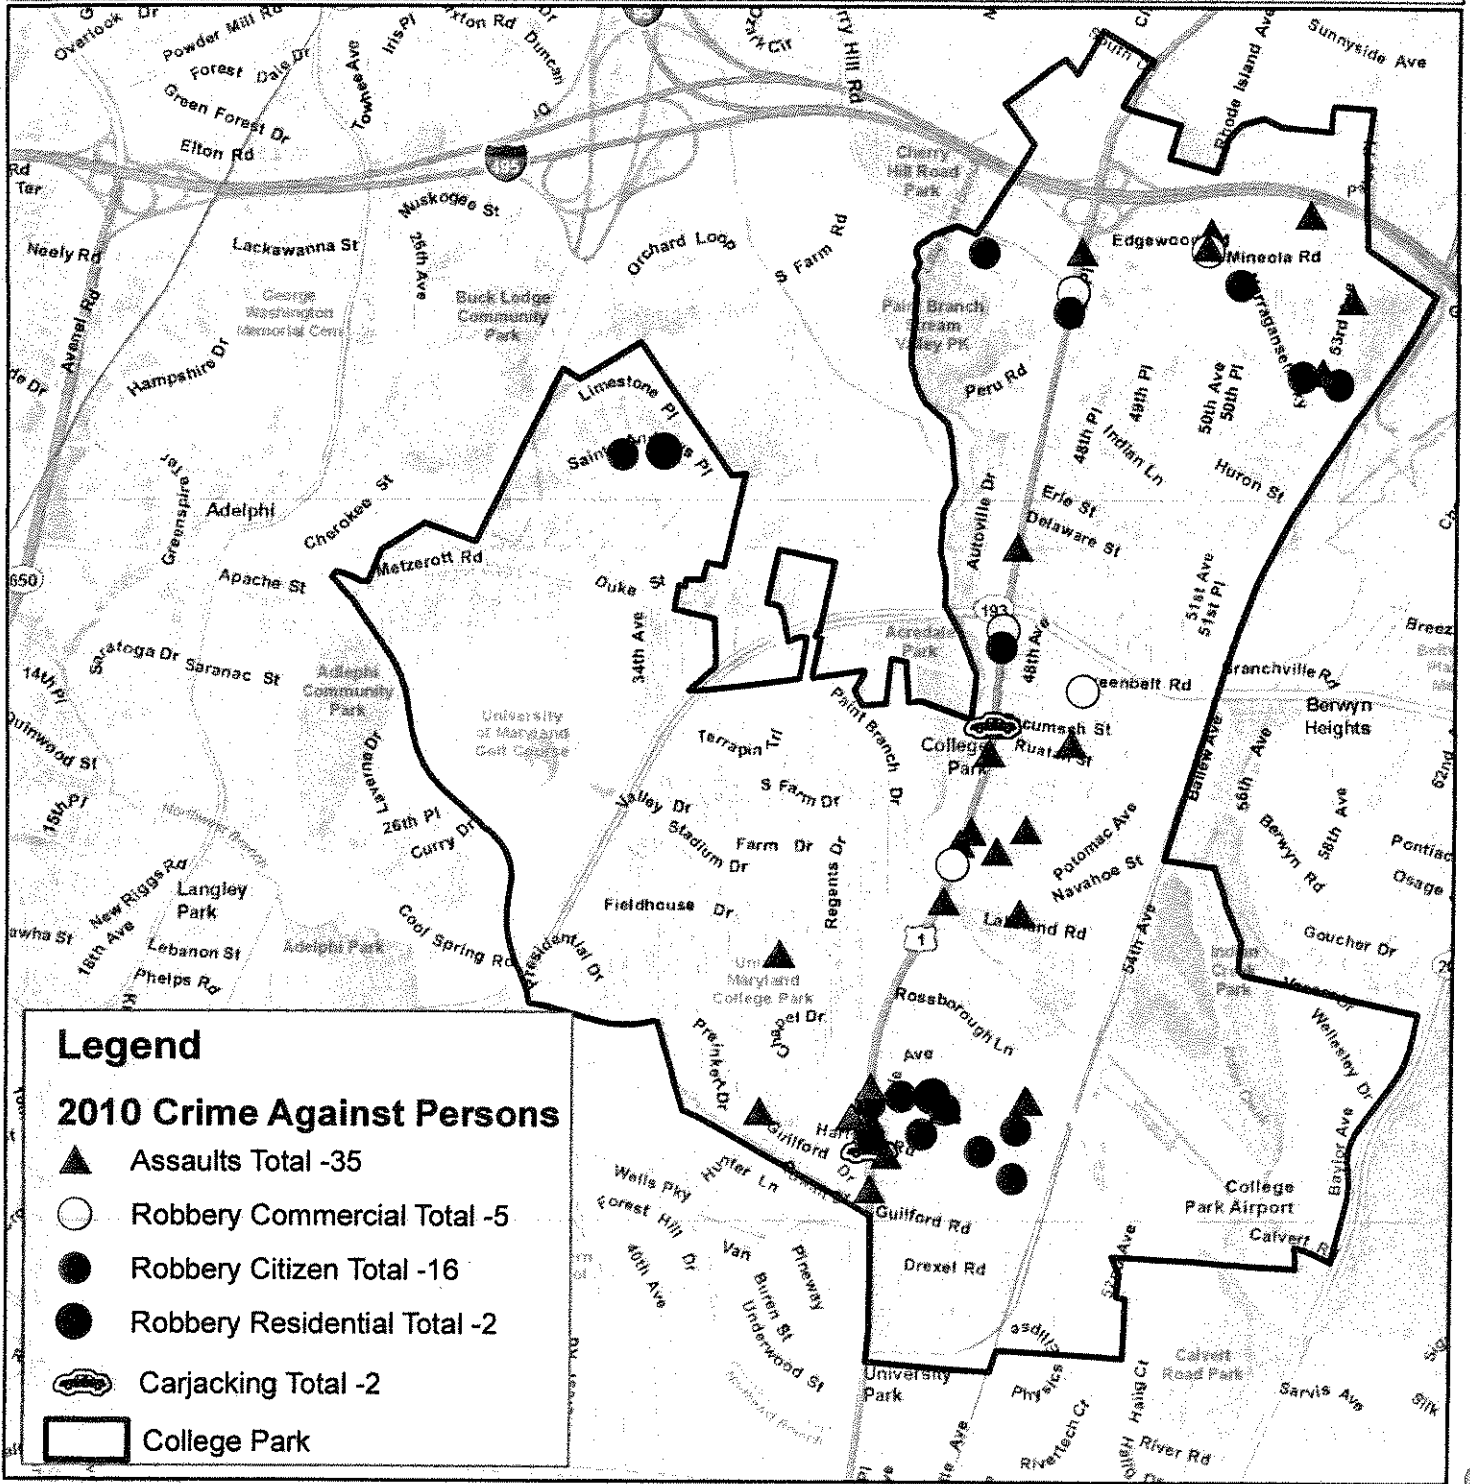

City of College Park
 YTD 2009 –2010
 Crime Statistics
 (Unaudited, July 6, 2010)

Crime	YTD 2009	YTD 2010	Difference
Crimes Against Persons			
Homicide	1	0	N/A
Rape	0	0	N/A
Assaults	25	35	+10 (+40%)
Commercial Robberies	10	5	-5 (-50%)
Citizen Robberies	14	16	+2 (+14%)
Crimes Against Property			
Stolen Vehicles	46	34	-12 (-26%)
Burglaries	75	87	+12 (+16%)
Thefts All	292	242	-50 (-17%)

Prince George's County Police Department Homeland Security Division - Fusion Center College Park Crimes against Persons 2010

Prince George's County Police Department Homeland Security Division - Fusion Center College Park Crimes against Persons 2009

DATE CREATED June 30, 2010
 MAP TYPE Unique Value
 CREATED BY Krisitne Currie
 SERIAL NO. IRM10051

Prince George's County Police Department Homeland Security Division - Fusion Center College Park Crimes against Property 2010

DATE CREATED June 30, 2010
 MAP TYPE Unique Value
 CREATED BY Kristine Currie
 SERIAL NO IRM10051

Prince George's County Police Department Homeland Security Division - Fusion Center College Park Crimes against Property 2009